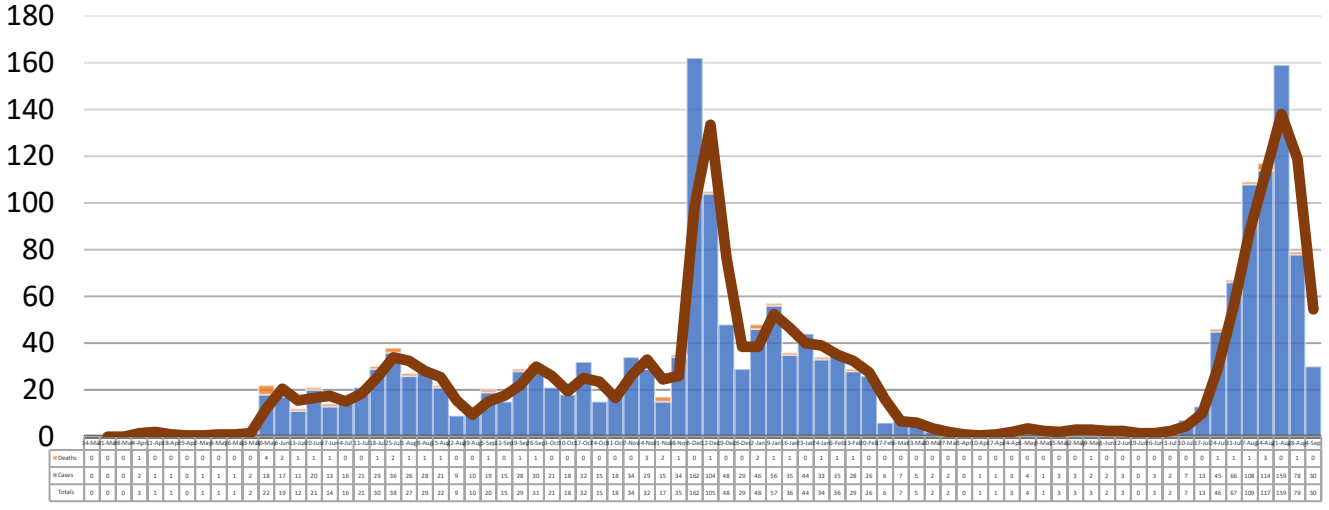

# GREENE COUNTY WEEKLY COVID-19 SNAPSHOT

WEEK ENDING SEPTEMBER 4, 2021

**Total Cases**  
**1949**

**Total Deaths**  
**41**

**Total Incidence**  
(cases per 100,000)  
**14345.6**

**\*Test Positivity Rate**  
**15.7%**  
(8/18-8/31)

## \*\*Total Cases and Deaths, Through September 4, 2021

### Total Cases, By Age Past 6 Weeks